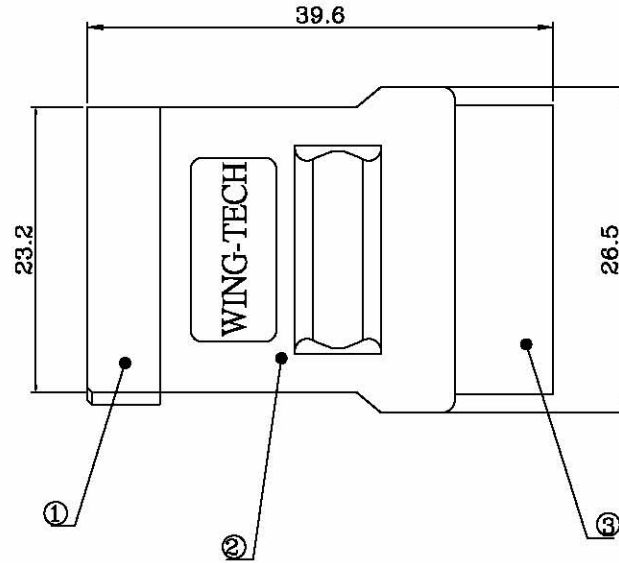

Datenblatt - Fiche technique - Data sheet

11.03.1060

ROLINE Adapter 4 pol. HDD / SATA

ROLINE Adaptateur 4 pôles HDD / SATA

ROLINE Power Adapter, 4-pin HDD to SATA

WIRE CONNECTION:

SATA15F

Power Plug

NO.	COMPONENTS	DESCRIPTION	Q'TY
1	SATA15F	Insulator :SPS UL94V-0 ,Color:Black , Contact :Phosphor Bronze Gold Plated	
2	Hood	PVC Molded Color:Black	1
3	Power Plug	4P Male Insulator :Nylon 66 UL94V-0 ,Color:White , Contact:Brass Tin Plated	1

2		
1	2003.03.06	標示外觀尺寸
NO.	DATE	MODIFICATION
APPROVED BY:		DATE:
Joe		2003.03.06
CHECKED BY:		DATE:
劉立		2003.03.06
SALES:		DATE:
王松浩		2003.03.06
NAME:		
SCALE:	UNIT:	VERSION:
X:1	mm	B
DRAWN BY:		DRAWING NO:
高麗麗 2003.03.06		70048-1541-0010-0111

Rotronic Co., Ltd.
 P/N: 11.03.1060
 CUSTOMER P/N:
 DESCRIPTION:
 Serial ATA Receptacle 15Pin
 To Power Adapter