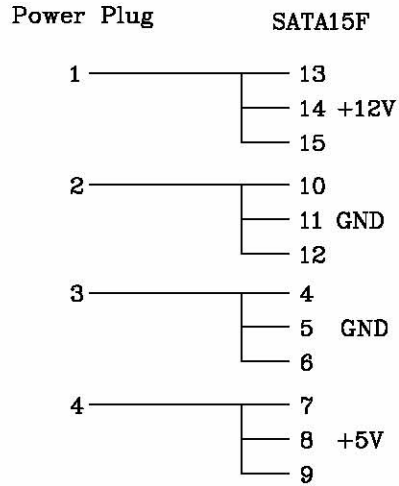

Datenblatt - Fiche technique - Data sheet

11.03.1060

ROLINE Adapter 4 pol. HDD / SATA

ROLINE Adaptateur 4 pôles HDD / SATA

ROLINE Power Adapter, 4-pin HDD to SATA

WIRE CONNECTION:

SATA15F

Power Plug

NO.	COMPONENTS	DESCRIPTION	Q'TY
1	SATA15F	Insulator :SPS UL94V-0 ,Color:Black , Contact :Phosphor Bronze Gold Plated	
2	Hood	PVC Molded Color:Black	1
3	Power Plug	4P Male Insulator :Nylon 66 UL94V-0 ,Color:White , Contact:Brass Tin Plated	1

2		
1	2003.03.06	標示外觀尺寸
NO.	DATE	MODIFICATION
APPROVED BY:		DATE:
Joe		2003.03.06
CHECKED BY:		DATE:
劉立		2003.03.06
SALES:		DATE:
王松浩		2003.03.06
NAME:		
SCALE:	UNIT:	VERSION:
X:1	mm	B
DRAWN BY:		DRAWING NO:
高麗麗 2003.03.06		70048-1541-0010-0111