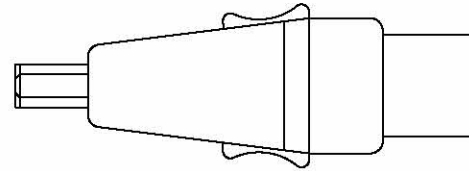

Datenblatt - Fiche technique - Data sheet

11.03.1060

ROLINE Adapter 4 pol. HDD / SATA

ROLINE Adaptateur 4 pôles HDD / SATA

ROLINE Power Adapter, 4-pin HDD to SATA

WIRE CONNECTION:

SATA15F

Power Plug

NO.	COMPONENTS	DESCRIPTION	Q'TY
1	SATA15F	Insulator :SPS UL94V-0 ,Color:Black , Contact :Phosphor Bronze Gold Plated	
2	Hood	PVC Molded Color:Black	1
3	Power Plug	4P Male Insulator :Nylon 66 UL94V-0 ,Color:White , Contact:Brass Tin Plated	1

2		
1	2003.03.06	標示外觀尺寸
NO.	DATE	MODIFICATION
APPROVED BY:		DATE:
Joe		2003.03.06
CHECKED BY:		DATE:
劉立		2003.03.06
SALES:		DATE:
王松浩		2003.03.06
NAME:		
SCALE:	UNIT:	VERSION:
X:1	mm	B
DRAWN BY:		DRAWING NO:
高麗麗 2003.03.06		70048-1541-0010-0111