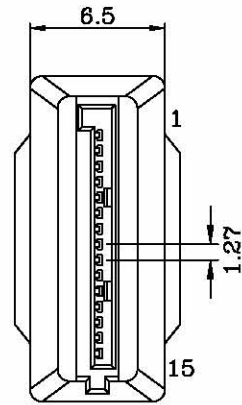

Datenblatt - Fiche technique - Data sheet

11.03.1060

ROLINE Adapter 4 pol. HDD / SATA

ROLINE Adaptateur 4 pôles HDD / SATA

ROLINE Power Adapter, 4-pin HDD to SATA

WIRE CONNECTION:

SATA15F

Power Plug

NO.	COMPONENTS	DESCRIPTION	Q'TY
1	SATA15F	Insulator :SPS UL94V-0 ,Color:Black , Contact :Phosphor Bronze Gold Plated	
2	Hood	PVC Molded Color:Black	1
3	Power Plug	4P Male Insulator :Nylon 66 UL94V-0 ,Color:White , Contact:Brass Tin Plated	1

2		
1	2003.03.06	標示外觀尺寸
NO.	DATE	MODIFICATION
APPROVED BY:		DATE:
Joe		2003.03.06
CHECKED BY:		DATE:
劉立		2003.03.06
SALES:		DATE:
王松浩		2003.03.06
NAME:		
SCALE:	UNIT:	VERSION:
X:1	mm	B
DRAWN BY:		DRAWING NO:
高麗麗 2003.03.06		70048-1541-0010-0111