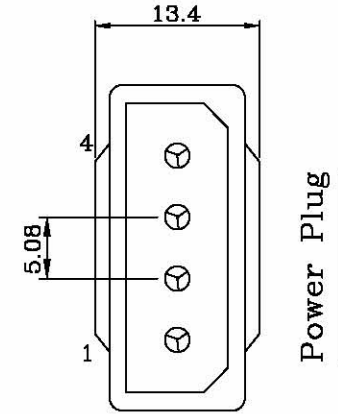

Datenblatt - Fiche technique - Data sheet

11.03.1060

ROLINE Adapter 4 pol. HDD / SATA

ROLINE Adaptateur 4 pôles HDD / SATA

ROLINE Power Adapter, 4-pin HDD to SATA

WIRE CONNECTION:

SATA15F

Power Plug

NO.	COMPONENTS	DESCRIPTION	Q'TY
1	SATA15F	Insulator :SPS UL94V-0 ,Color:Black , Contact :Phosphor Bronze Gold Plated	
2	Hood	PVC Molded Color:Black	1
3	Power Plug	4P Male Insulator :Nylon 66 UL94V-0 ,Color:White , Contact:Brass Tin Plated	1

2		
1	2003.03.06	標示外觀尺寸
NO.	DATE	MODIFICATION
APPROVED BY:		DATE:
Joe		2003.03.06
CHECKED BY:		DATE:
劉立		2003.03.06
SALES:		DATE:
王松浩		2003.03.06
NAME:		
SCALE:	UNIT:	VERSION:
X:1	mm	B
DRAWN BY:		DRAWING NO:
高麗麗 2003.03.06		70048-1541-0010-0111